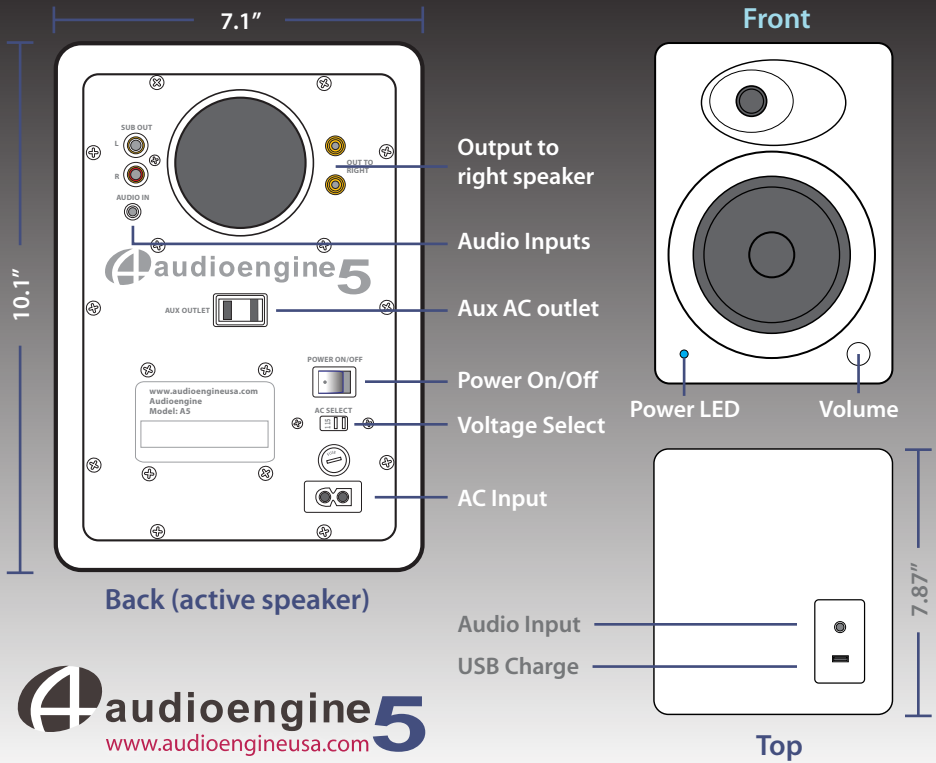

audioengine 5
www.audioengineusa.com

Audioengine 5 premium powered bookshelf speaker system

Specifications

- **Power output:** 45W RMS/ 70W peak per channel (AES)
- **Inputs:** 2 x 1/8" Stereo mini-jack
- **Outputs:** USB Type A (power charging only)
- **Main voltages:** 115/230V 50/60Hz manually switchable
- **Weight:** 6.4Kg/ 14lbs (left), 4Kg/ 9lbs (right)
- **Amplifier type:** Dual Class AB monolithic
- **Signal-to-noise:** >95db (typical A-weighted)
- **THD:** <0.05% at all power settings
- **Crosstalk:** <50db
- **Freq. response:** 50Hz-22kHz ±1.5db
- **Input impedance:** 10k ohms unbalanced

Included Accessories

- AC power cable
- 1/8" audio cable, 2 meters (~6.5 ft)
- 2 1/8" audio cables, 20 cm (~8")
- 1/8" to RCA "Y" cable
- USB power extender cable, 1 m (~3.3 ft)
- Speaker wire (16AWG), 3.75 meters (~12.3ft)
- Drawstring cable bag
- (2) High-density foam protectors/sonic pads
- Setup Guide

Materials and construction

- 1" thick MDF cabinet
- 5" Kevlar woofers with advanced voice coils
- 20mm silk dome tweeters with neodymium magnets
- Torroidal power transformers